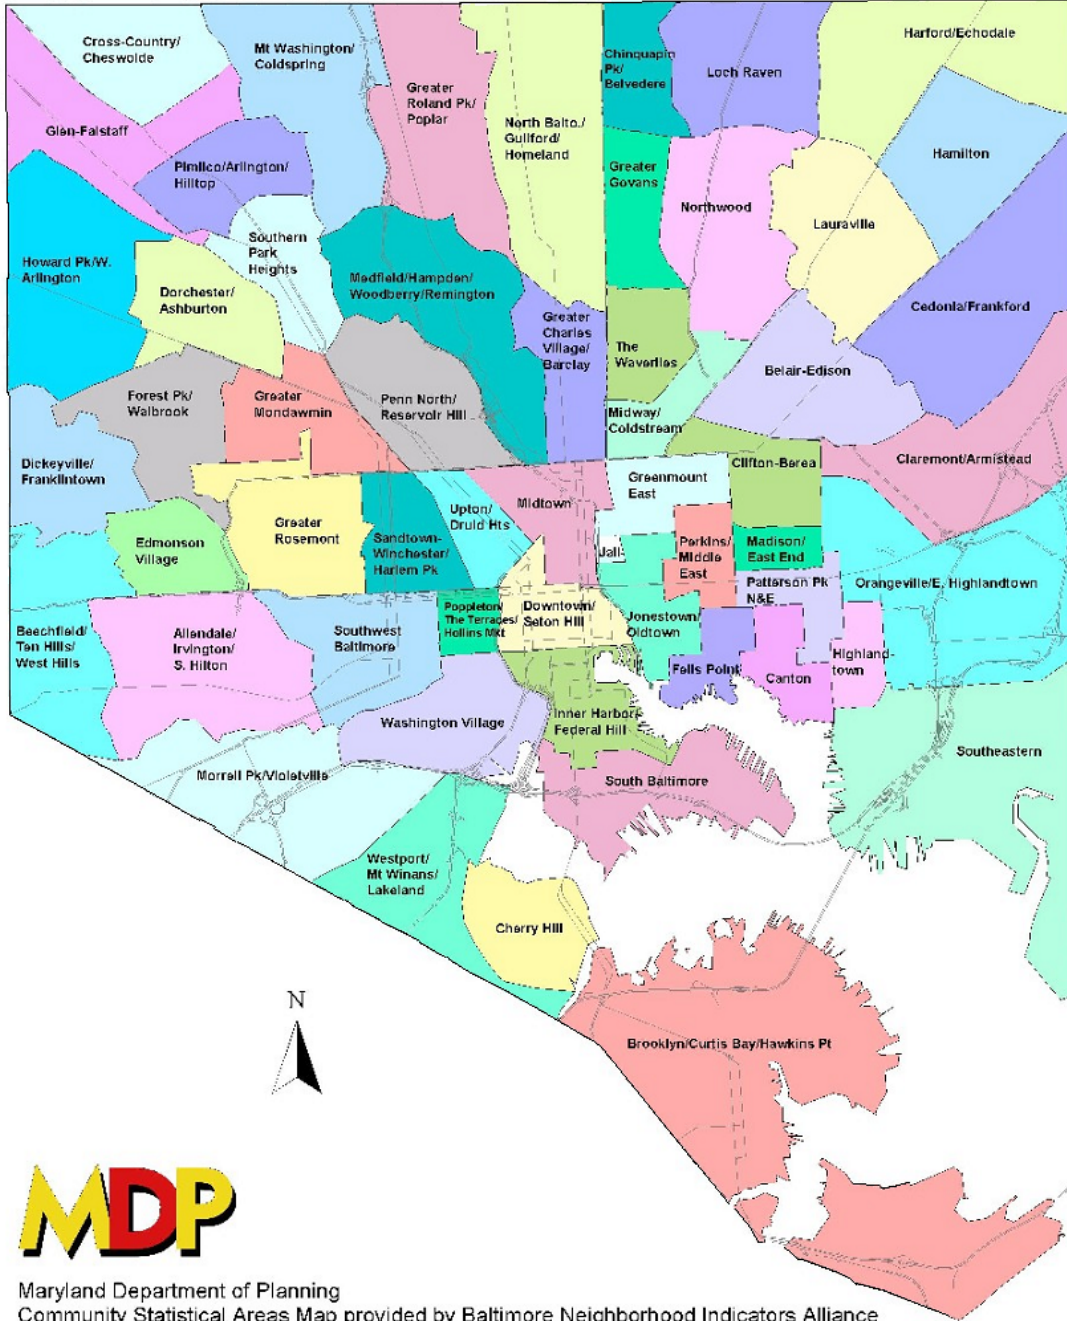

Baltimore City - Community Statistical Areas

Maryland Department of Planning
Community Statistical Areas Map provided by Baltimore Neighborhood Indicators Alliance